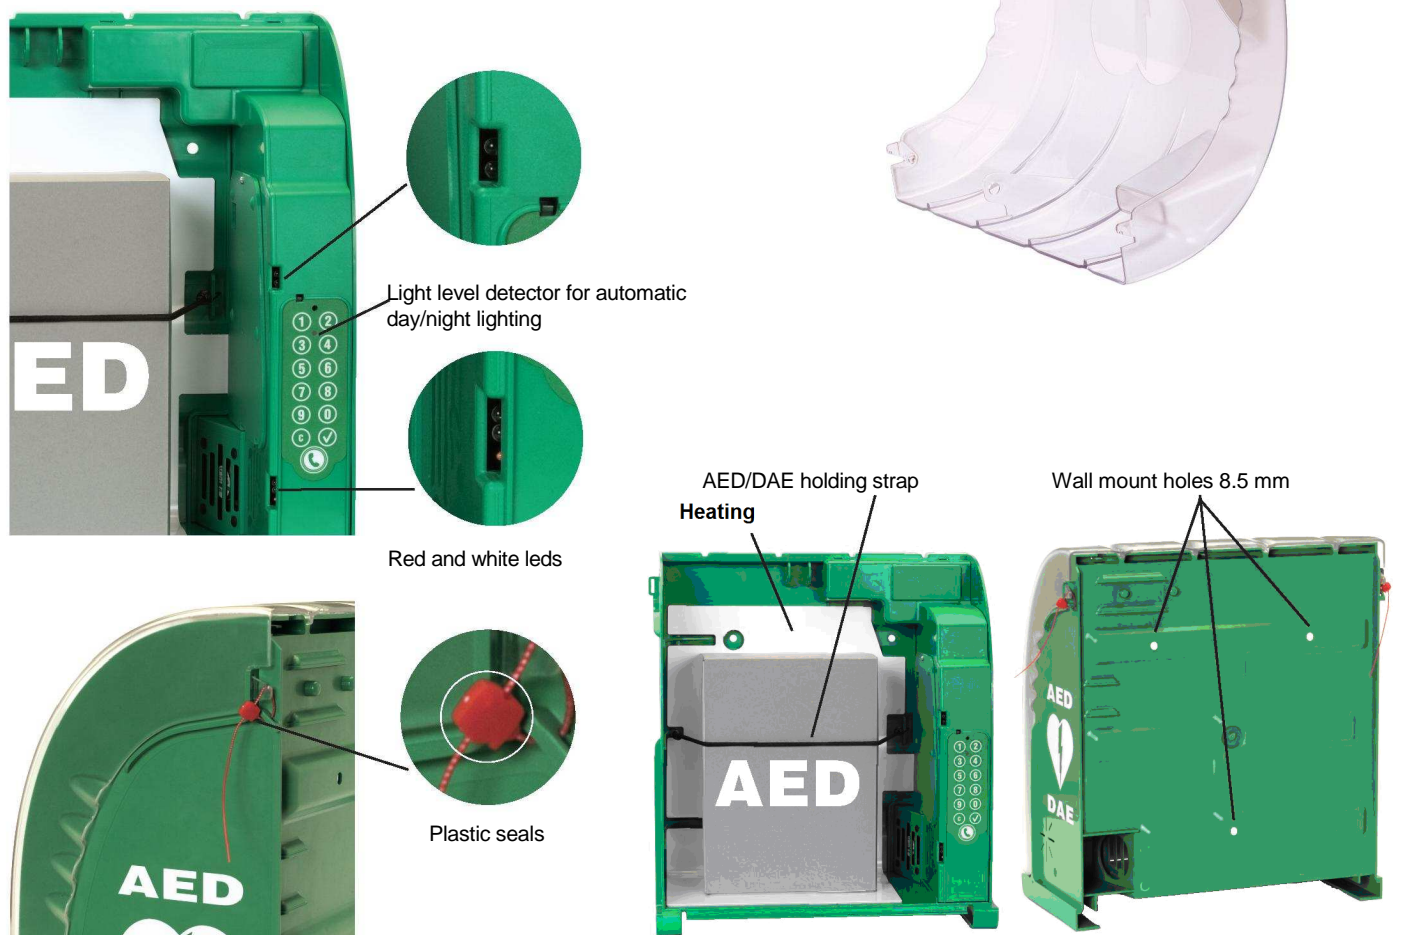

Aivia 220

Features

Day/night lighting of the AED compartment by leds with automatic luminosity detection.

Defibrillator access is secured by plastic coated seals. Emergency services are called automatically upon opening. The telephone land line supported by the AIVIA must be by analogue type. It may be dedicated or shared.

A visual (flashing red leds) and audible alarm, *optional*, are also triggered on opening.

Heating, *optional*, is connected to a temperature sensor enabling it to be activated when a minimum threshold of 10°C is reached.

A visual alarm using red leds signals abnormalities (temperature out of range, telephone line problem). If it is impossible to connect the AIVIA to a telephone land line, as an *option*, a GSM device identical to a cellular telephone is available.

Location

Mains power (24 volts DC) allows installation of the heating option and thereby enables location outdoors, on the public way, for example.

AED compartment ventilation reduces excessive temperatures in the AED compartment, however in the absence of air conditioning, the AIVIA must be located in shade to avoid heat build-up from direct sunlight.

Dimensions: H = 423 mm, L = 388 mm, P = 201 mm, Weight = 3.5 kg

PYRESCOM
Mas des Tilleuls
66680 Canohès - FRANCE
Tel : +33 (0)4 68 68 39 68
Fax: +33 (0)4 68 68 39 69
aivia@pyres.com
www.pyres.com

Product distributed by:

AIVIA 220